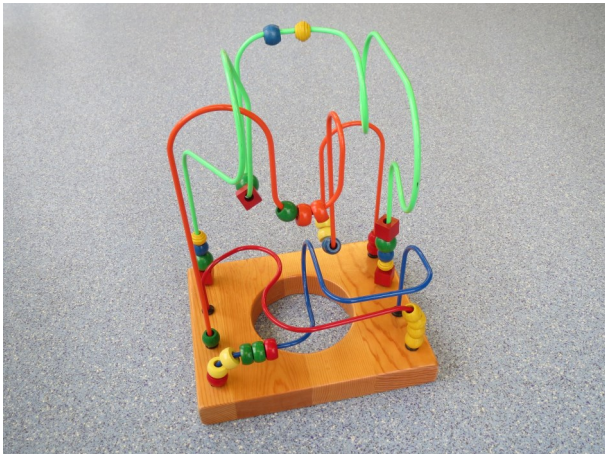

Exploration

L'il Genius Bead Stand

Recommended Age: 3 years +

Hire Charge: £0.20

Number of pieces: 1

Toy Library Asset Number: DIS006

Original Asset ID: 68

Baby Bear Laptop

Number of pieces: 1

Toy Library Asset Number: DIS069

Original Asset ID: 70

Exploration

Magnetic Number Maze Board

Move the beads around the board using the pen

Recommended Age: 3 years +

Hire Charge: £0.20

Double Sided Maze Board

Work your way round the maze with these fun shapes

Recommended Age: 3 years +

Hire Charge: £0.20

Number of pieces: 1

Toy Library Asset Number: DIS049

Original Asset ID: 4

Little Learning Pad

Number of pieces: 3

Toy Library Asset Number: DIS082

Original Asset ID: 74

Exploration

Spinning Gears with Sound

Insert the gears and watch them spin!

Recommended Age: 12 months +

Hire Charge: £0.20